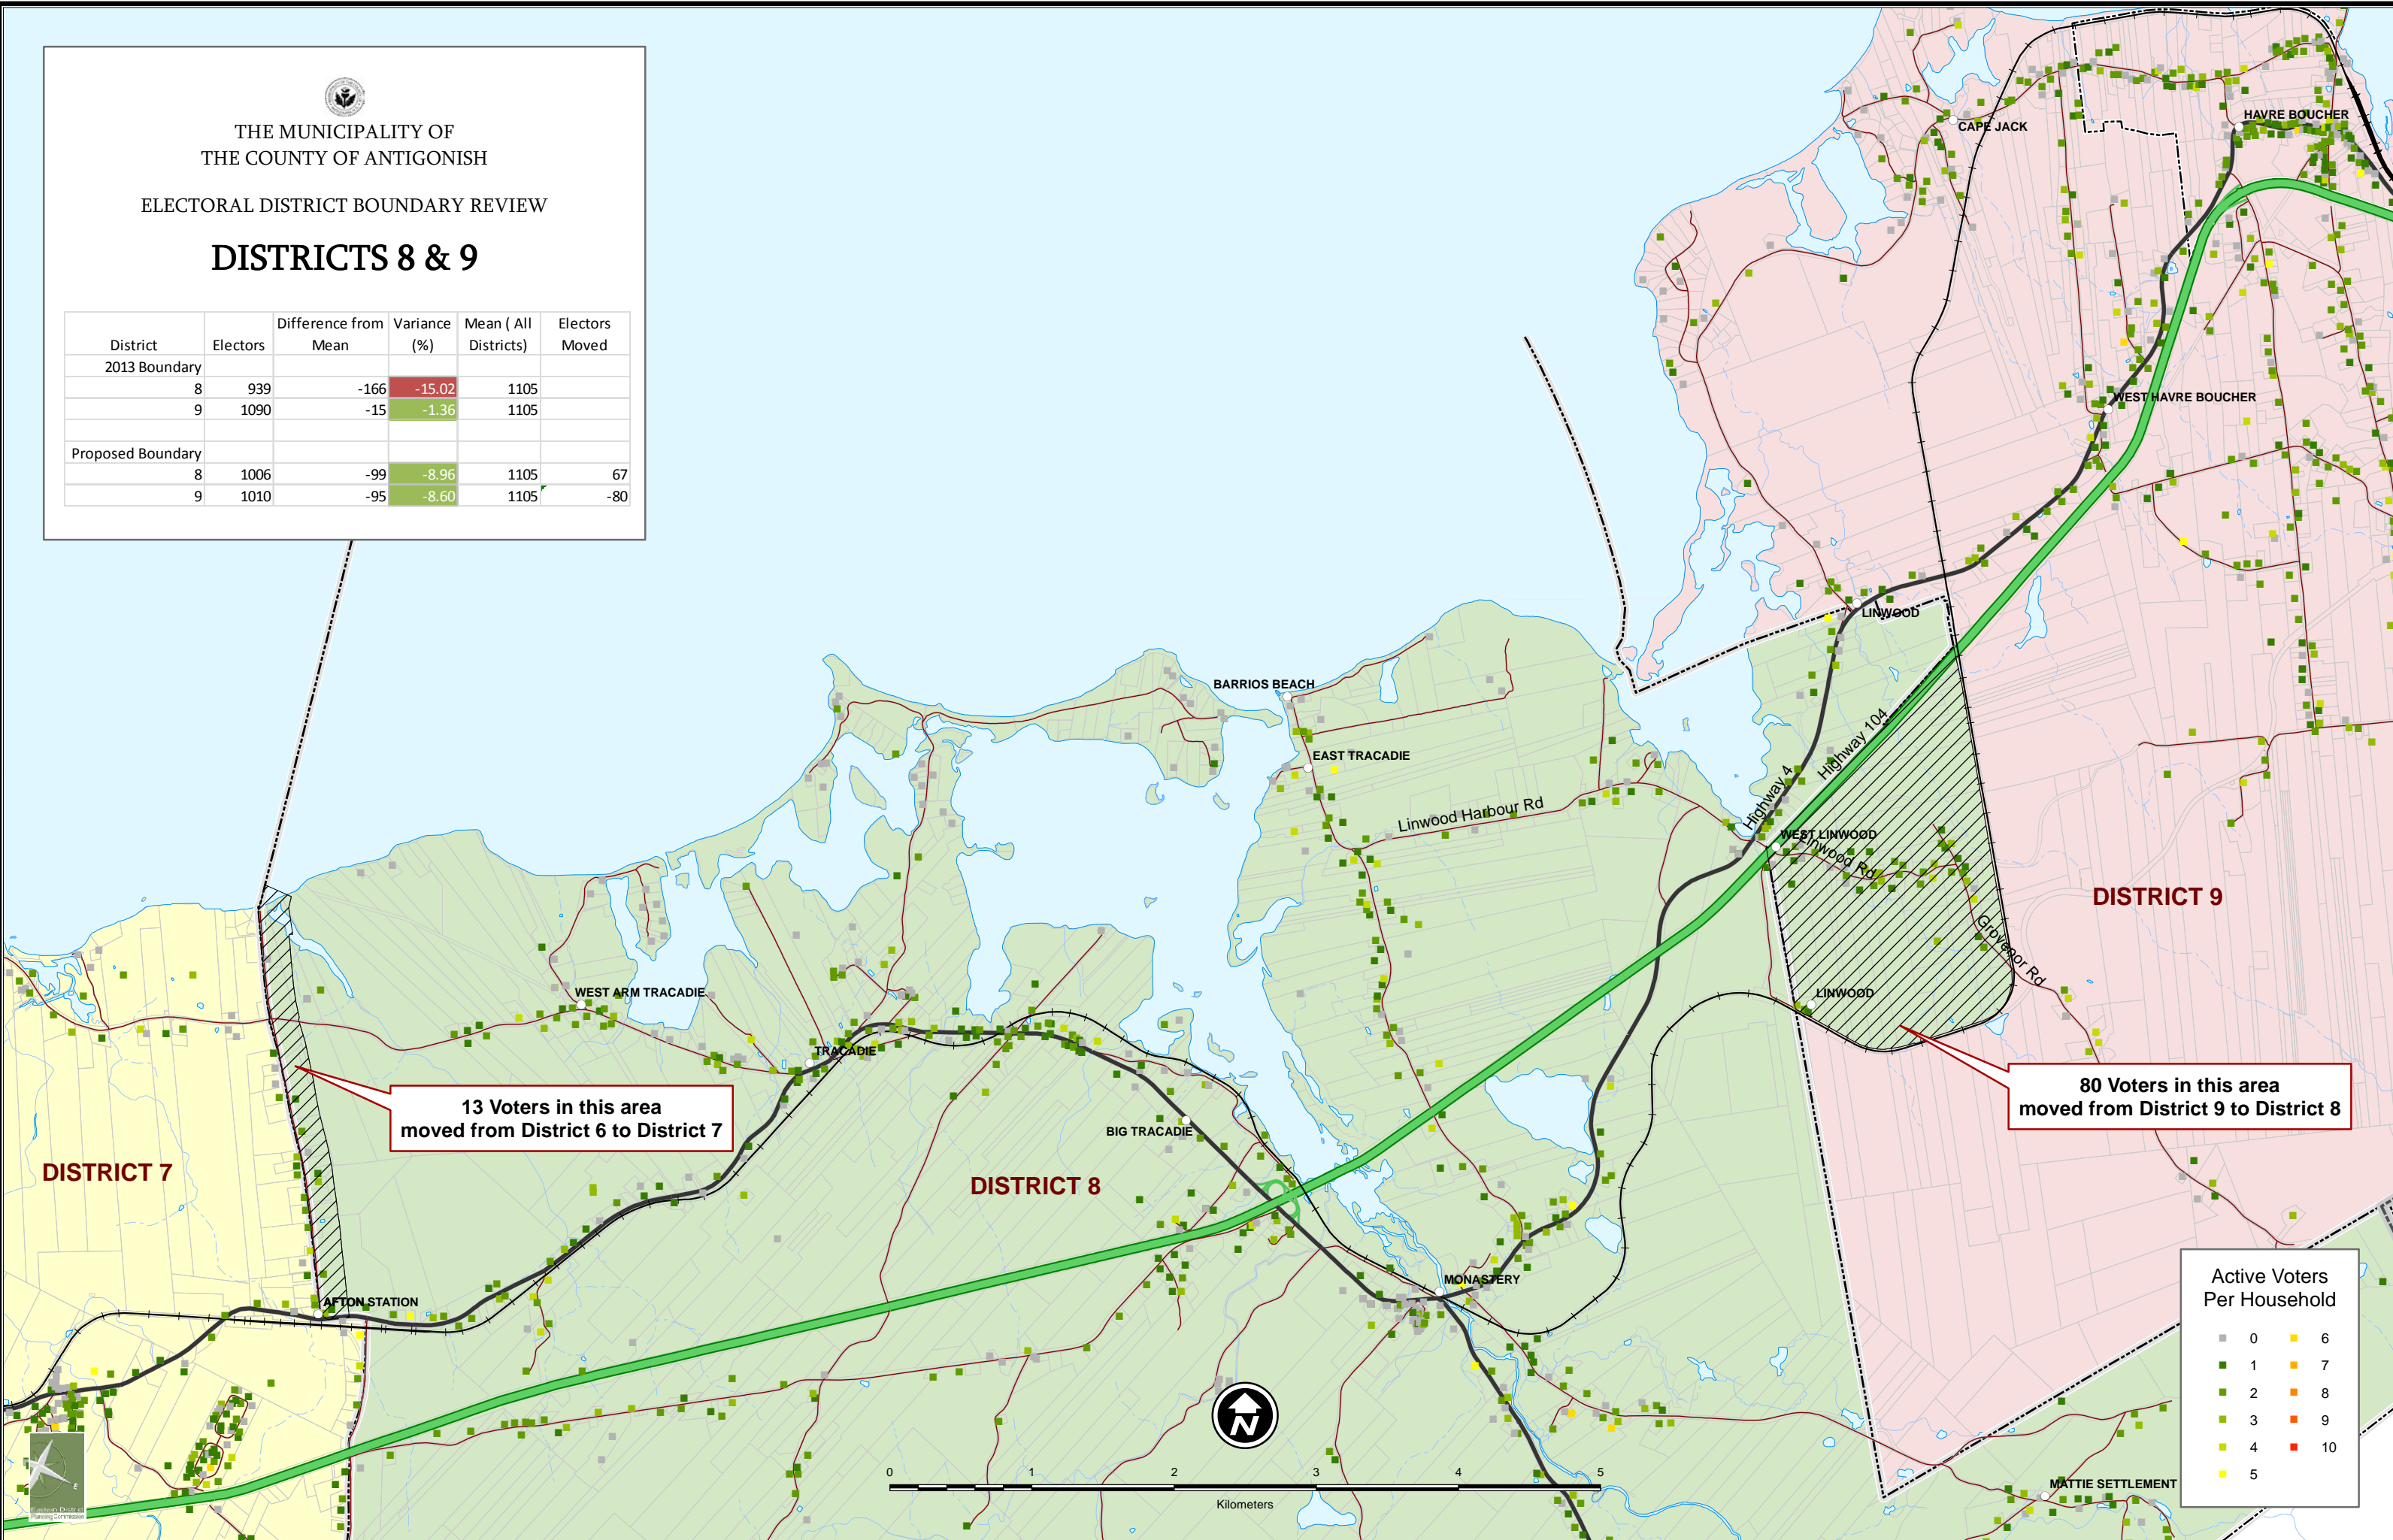

THE MUNICIPALITY OF  
THE COUNTY OF ANTIGONISH

ELECTORAL DISTRICT BOUNDARY REVIEW

**DISTRICTS 8 & 9**

District	Electors	Difference from Mean	Variance (%)	Mean ( All Districts)	Electors Moved
<b>2013 Boundary</b>					
8	939	-166	-15.02	1105	
9	1090	-15	-1.36	1105	
<b>Proposed Boundary</b>					
8	1006	-99	-8.96	1105	67
9	1010	-95	-8.60	1105	-80

13 Voters in this area moved from District 6 to District 7

80 Voters in this area moved from District 9 to District 8